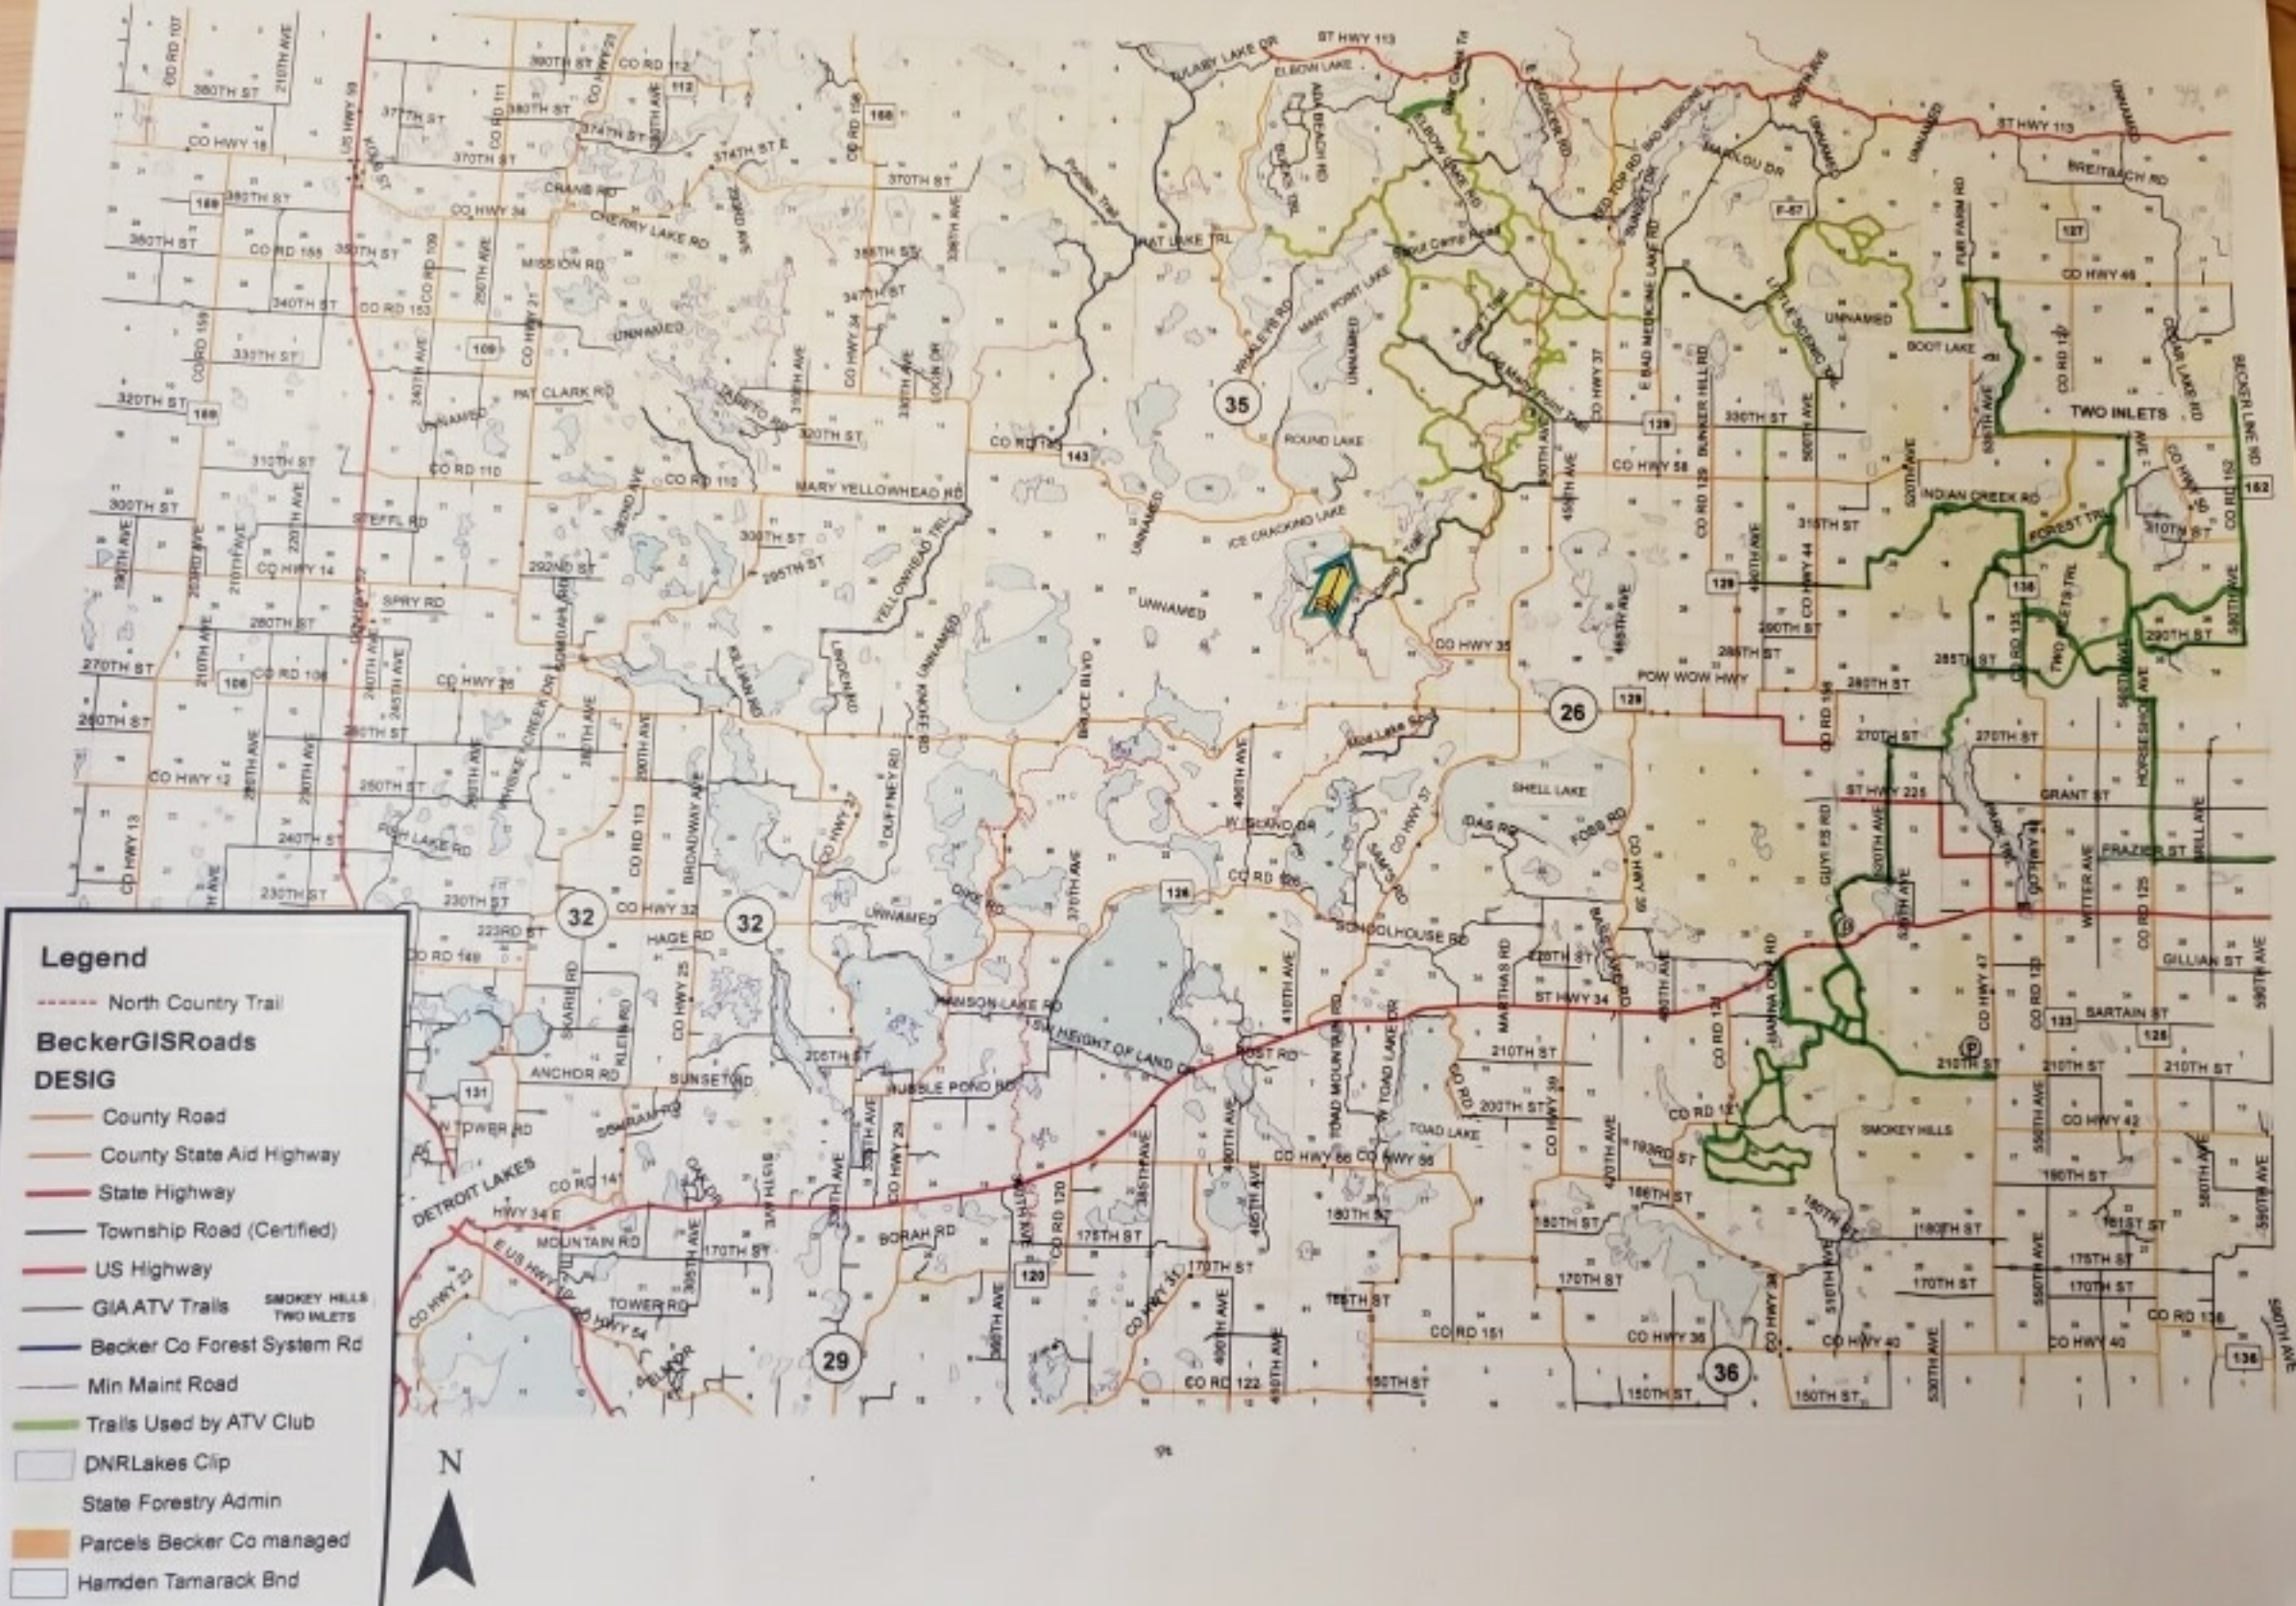

# Roads & Trails - Becker County

## Legend

----- North Country Trail

## BeckerGISRoads DESIG

— County Road

— County State Aid Highway

— State Highway

— Township Road (Certified)

— US Highway

— GIA ATV Trails

— Becker Co Forest System Rd

— Min Maint Road

— Trails Used by ATV Club

□ DNRLakes Clip

□ State Forestry Admin

□ Parcels Becker Co managed

□ Hamden Tamarack Bnd

SMOKEY HILLS  
TWO INLETS